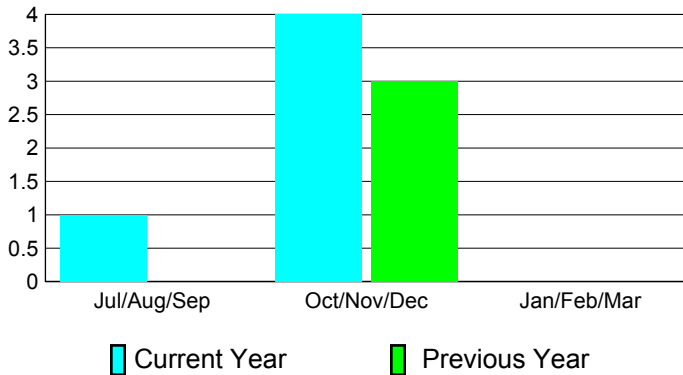

2010-2011 GMT Reports for District (or Undistricted) **District 324C7**

GMT: **M NAGARAJAN**

Location: **INDIA**

GMT CA: **6**

CLUBS

**Club Results
2010-2011**

**Clubs
2009-2010**

Month	New Club Goal	Actual New Clubs	Actual Dropped Clubs	Gain/Loss of Clubs	Gain/Loss of Clubs
Jul/Aug/Sep	2	1	0	1	0
Oct/Nov/Dec	2	4	0	4	3
Jan/Feb/Mar	2	0	0	0	0
Totals	6	5	0	5	3

Club Results 2010-2011

Goal, New, Dropped, Gain/Loss

Comparison of Club Gain/Loss

Current Year Compared to the Previous Year

YTD Status Quo Clubs 2010-2011

Status Quo Clubs Compared to Status Quo Members

MEMBERSHIP

**Membership Results
2010-2011**

**Membership
2009-2010**

Month	Net Memb Goal	Actual New Memb	Actual Dropped Memb	Gain/Loss of Memb	Gain/Loss of Memb
Jul/Aug/Sep	90	232	-40	192	-6
Oct/Nov/Dec	110	158	-16	142	113
Jan/Feb/Mar	80	67	-12	55	85
Totals	280	457	-68	389	192

Membership Results 2010-2011

Goal, New, Dropped, Gain/Loss

Comparison of Membership Gain/Loss

Current Year Compared to the Previous Year

Gender Comparison 2010-2011

Jul/Aug/Sep

Oct/Nov/Dec

Jan/Feb/Mar

Male

Female