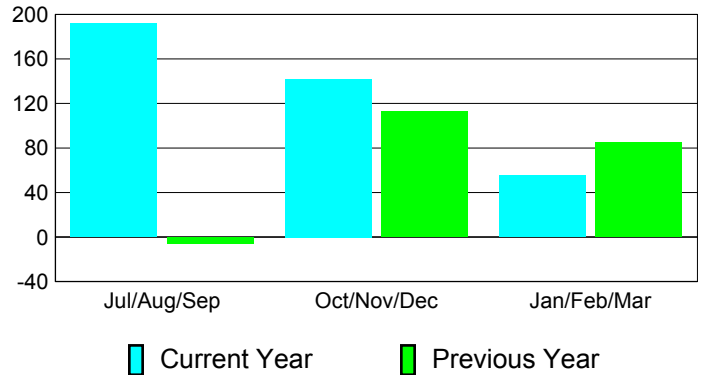

Gender Comparison 2010-2011

Jul/Aug/Sep

Oct/Nov/Dec

Jan/Feb/Mar

Male

Female