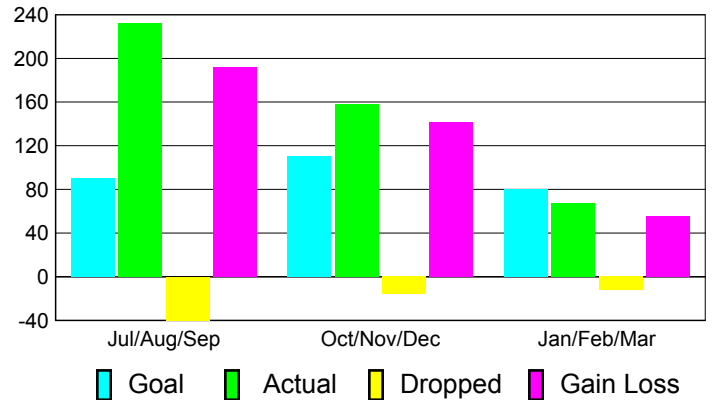

### YTD Status Quo Clubs 2010-2011

Status Quo Clubs Compared to Status Quo Members

## MEMBERSHIP

**Membership Results  
2010-2011**

**Membership  
2009-2010**

Month	Net Memb Goal	Actual New Memb	Actual Dropped Memb	Gain/Loss of Memb	Gain/Loss of Memb
Jul/Aug/Sep	90	232	-40	192	-6
Oct/Nov/Dec	110	158	-16	142	113
Jan/Feb/Mar	80	67	-12	55	85
<b>Totals</b>	<b>280</b>	<b>457</b>	<b>-68</b>	<b>389</b>	<b>192</b>

### Membership Results 2010-2011

Goal, New, Dropped, Gain/Loss

### Comparison of Membership Gain/Loss

Current Year Compared to the Previous Year