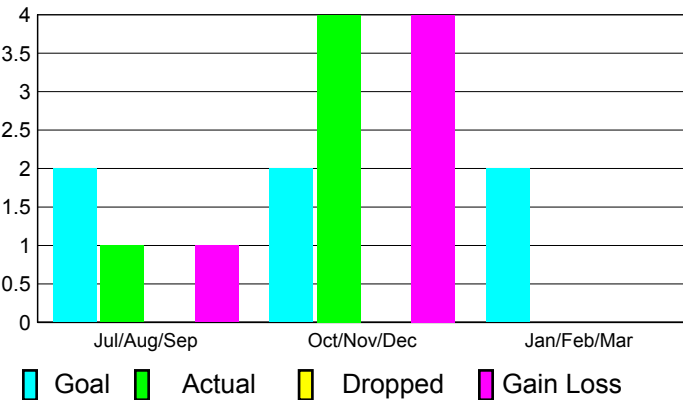

## CLUBS

**Club Results  
2010-2011**

**Clubs  
2009-2010**

Month	New Club Goal	Actual New Clubs	Actual Dropped Clubs	Gain/Loss of Clubs	Gain/Loss of Clubs
Jul/Aug/Sep	2	1	0	1	0
Oct/Nov/Dec	2	4	0	4	3
Jan/Feb/Mar	2	0	0	0	0
<b>Totals</b>	<b>6</b>	<b>5</b>	<b>0</b>	<b>5</b>	<b>3</b>

### Club Results 2010-2011

Goal, New, Dropped, Gain/Loss